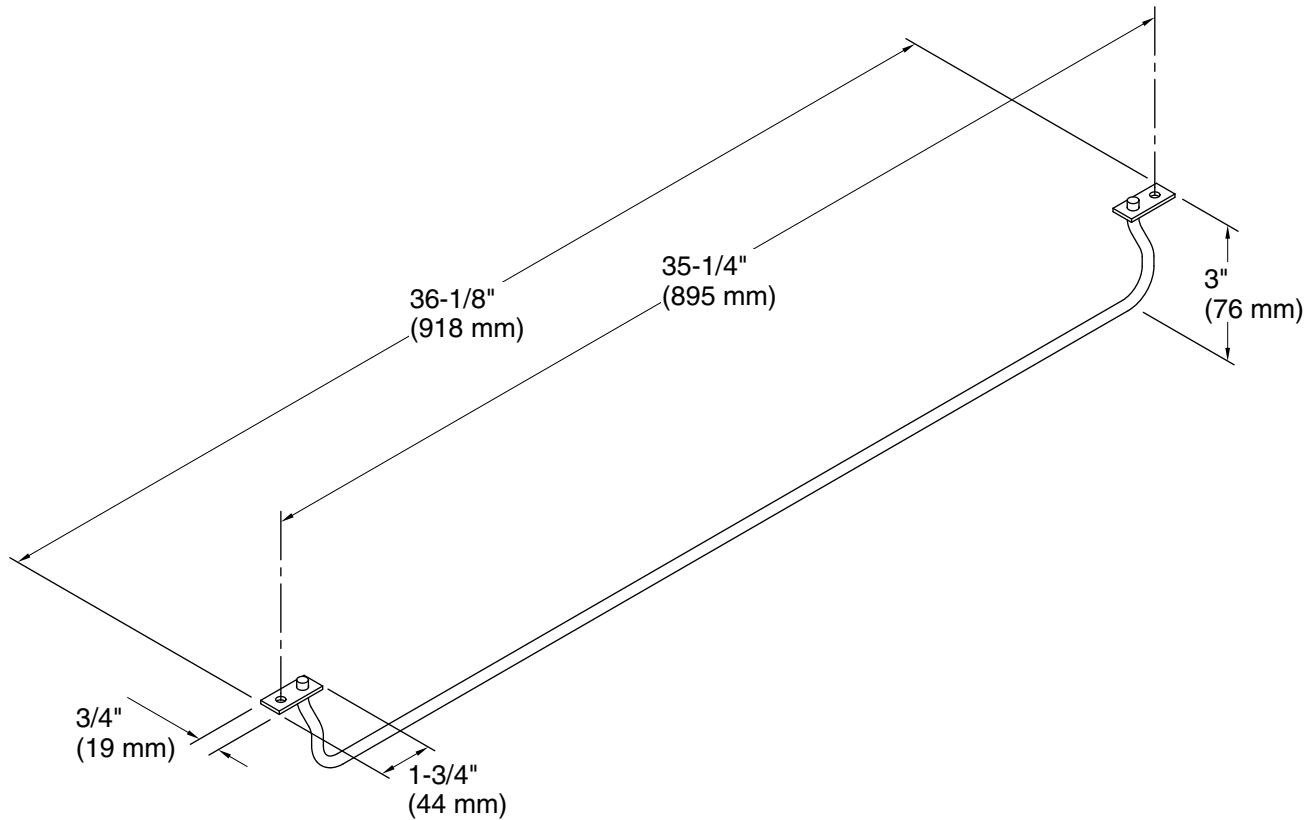

Available Colors/Finishes

Color tiles intended for reference only.

Color	Code	Description
-------	------	-------------

ST

Stainless Steel

Technical Information

All product dimensions are nominal.

Material: Stainless Steel